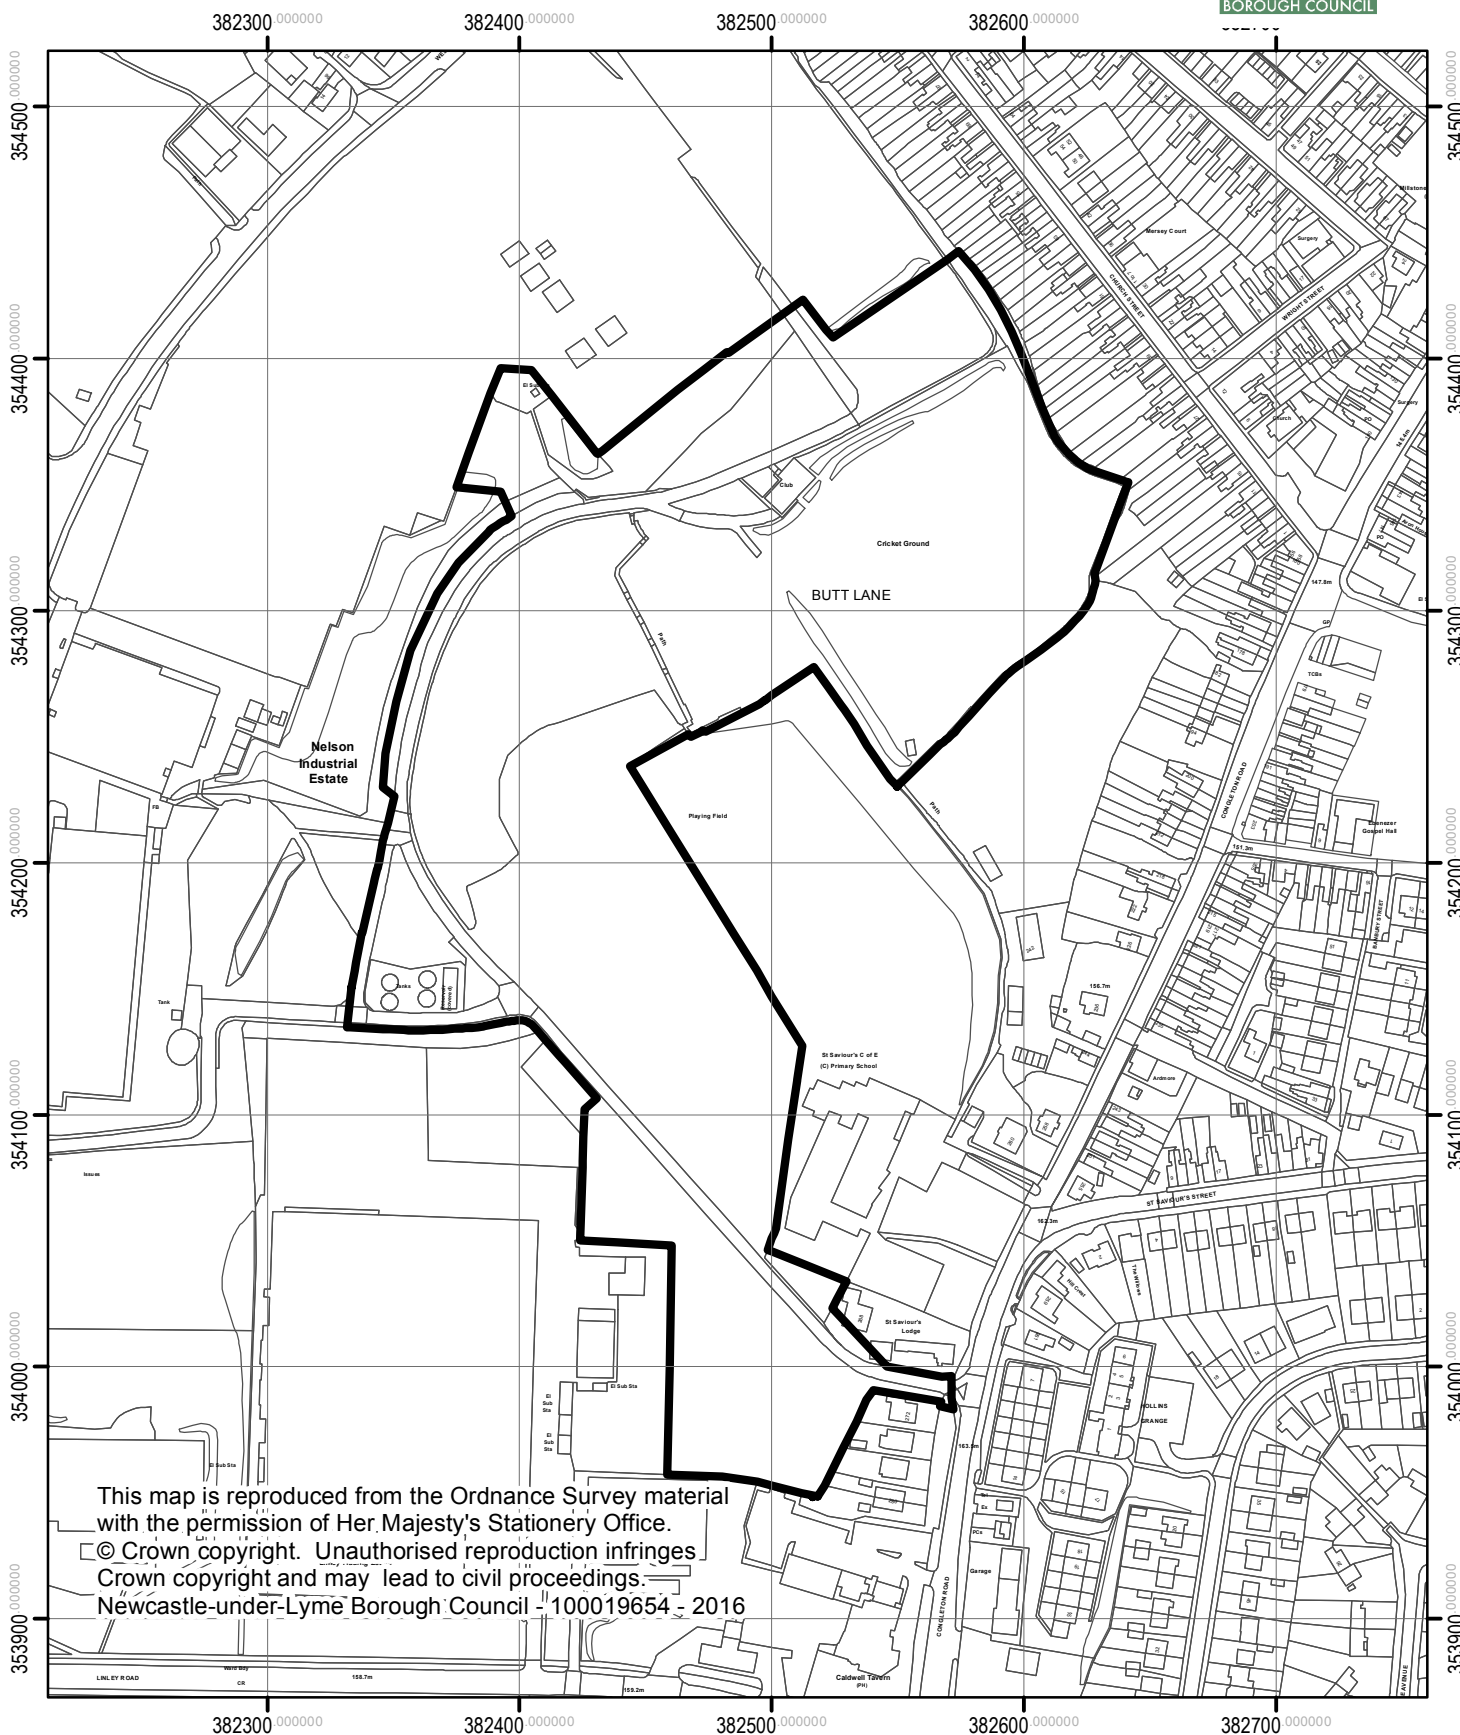

12/00127/OUT
Land South Of West Avenue, West Of Church
Street And Congleton Road, And North
Of Linley Road, Butt Lane

This map is reproduced from the Ordnance Survey material with the permission of Her Majesty's Stationery Office.
 © Crown copyright. Unauthorised reproduction infringes Crown copyright and may lead to civil proceedings.
 Newcastle-under-Lyme Borough Council 100019654 - 2016